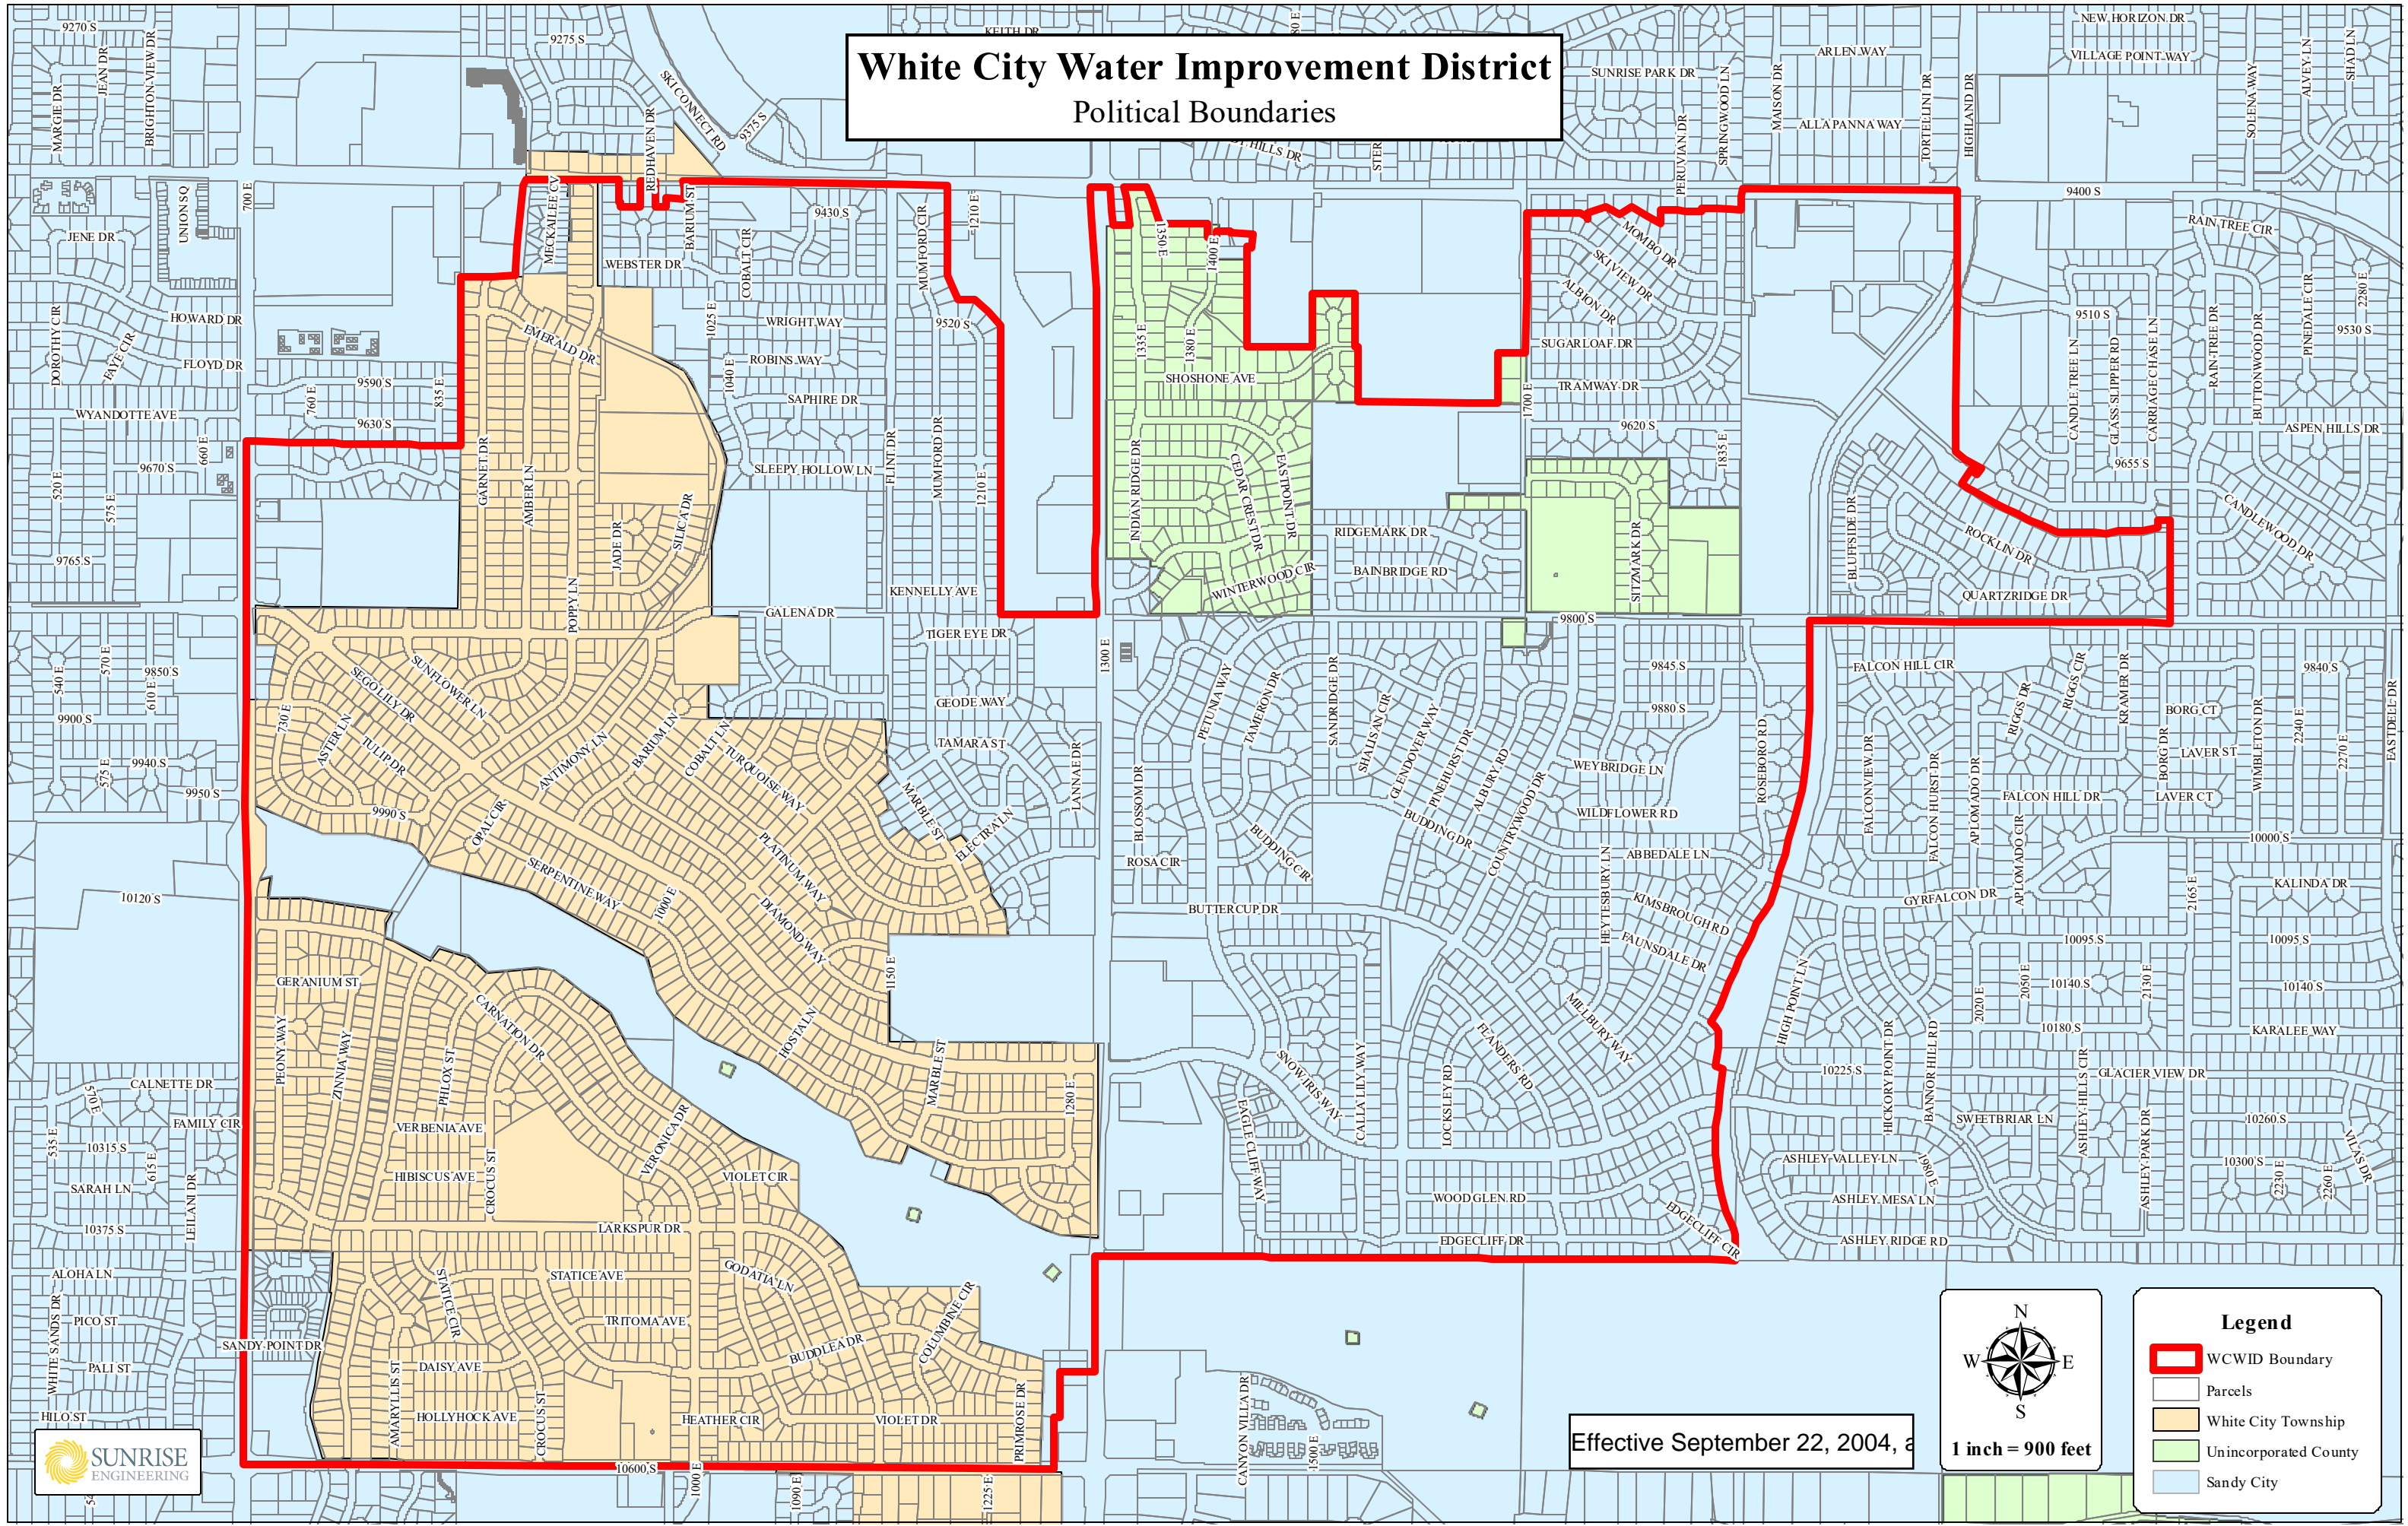

# White City Water Improvement District Political Boundaries

Effective September 22, 2004, and

Legend	
	WCID Boundary
	Parcels
	White City Township
	Unincorporated County
	Sandy City